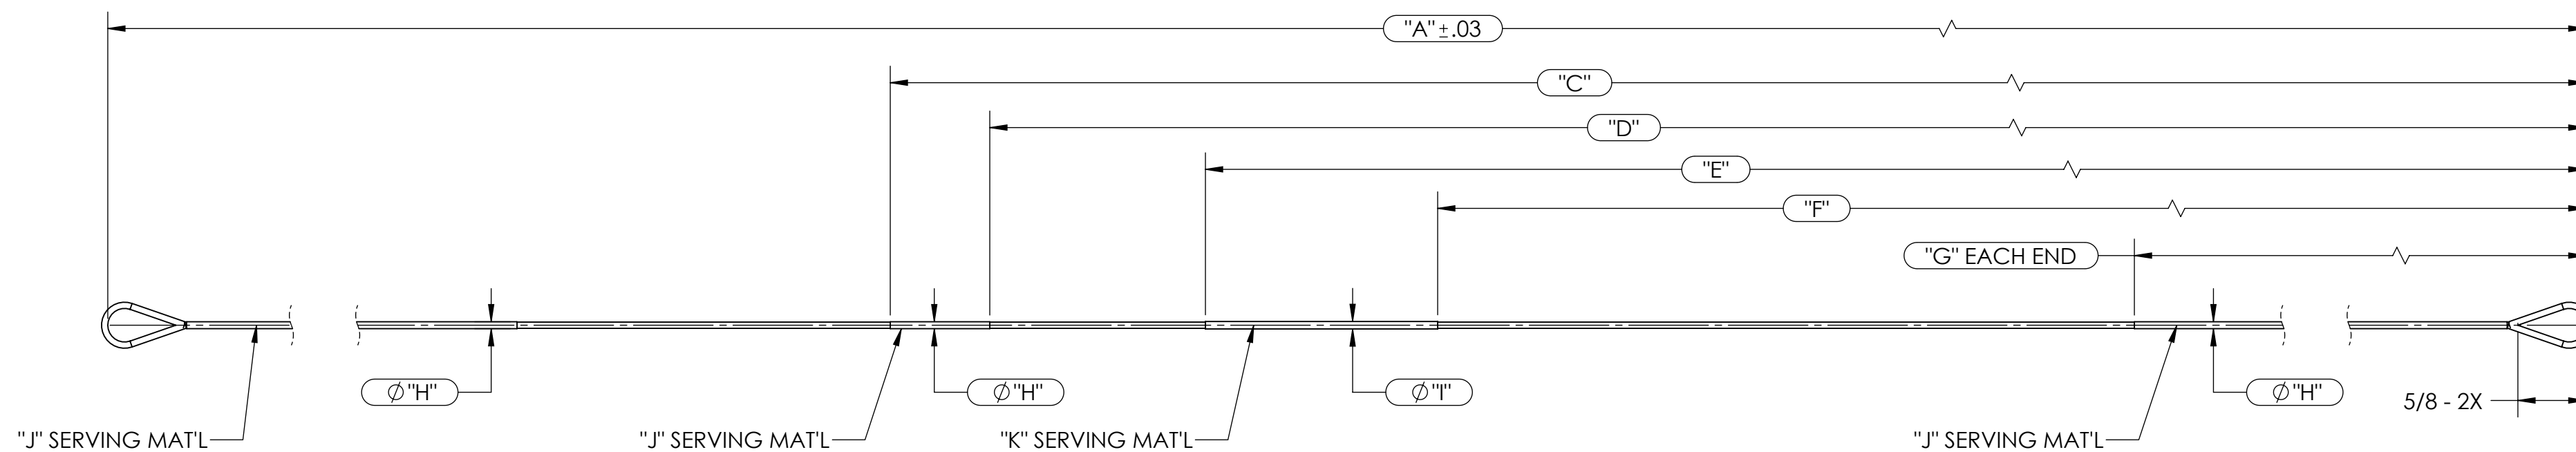

AMO COMPOUND BOW STRING LENGTH STANDARD

Compound bowstring length shall be designated by its stretched length as determined by placing the string loops over 1/4" diameter steel pins and stretching with 100 lbs. of tension. Measurement is taken from outside of pin to outside of pin. Tolerance is +/- 1/4" after 20 seconds under tension load.

NOTE:
0.1 TWIST RATE IS 4 TO 6 TWISTS PER 6" OF BOWSTRING LENGTH
0.2 SERVING LENGTHS ARE +/- .100"

REVISIONS				
ZONE	REV.	DESCRIPTION	DATE	APPROVED
	A	RELEASED FOR SAMPLES	09-07-2010	MWD
	B	PULSE STRING LENGTH WAS 58-3/8" - NOW 58-7/16"	09-14-2010	MWD
	C	CHANGED DIMENSION "A" ON PULSE	09-22-2010	MWD
	D	DIMENSION CHANGED ON HUNTER NOW 38-1/2" / WAS 36-1/2"	09-22-2010	MWD
	E	PURE DIMENSION CHANGES ON "G", "D" AND "C"	09-26-2010	MWD
	F	REMOVED COLUMN "B"	09-28-2010	MWD
	G	ADDED TOUR, TOUR W/ESX AND HUNTER WITH TOUR	12-07-2010	MWD
C.5	H	10171- TOUR W/ESX COLUMN "C" WAS 36-3/8" / NOW 36-3/4" "D" WAS 34-7/8" - NOW 35-1/4"	05-25-2011	MWD
	I	ADDED 10305-/ANSWER	07-27-2011	MWD
	J	UPDATED ANSWER SERVING LOCATIONS SEE ECN 100211-01	10-02-2011	MWD
C.6	K	10161-PULSE "C" WAS 35-3/4" / NOW 36-1/16", "D" WAS 34-1/4" / NOW 34-9/16" 10164-TOUR "C" WAS 35-1/2" / NOW 35-13/16", "D" WAS 34" / NOW 34-5/16"	01-16-2012	MWD

PART NUMBER	BOWMODEL	STRING LENGTH	STRING MATERIAL	NUMBER OF STRIANDS	"A"	"C"	"D"	"E"	"F"	"G"	"H"	"I"	"J"	"K"
10161-	PULSE	58-7/16"	BCY 452X LOW WAX	24	58-7/16"	36-1/16"	34-9/16"	30-1/5"	27"	17"	.100/.104"	.108/.112"	.014 HALO	62 XS .021
10162-	PURE	60-3/8"	BCY 452X LOW WAX	24	60-3/8"	36-3/4"	35-1/4"	31-1/2"	28"	17"	.100/.104"	.108/.112"	.014 HALO	62 XS .021
10163-	HUNTER	54-1/2"	BCY 452X LOW WAX	24	54-1/2"	33-3/4"	32-1/4"	28-1/2"	25"	16"	.100/.104"	.108/.112"	.014 HALO	62 XS .021
10164-	TOUR	58-5/8"	BCY 452X LOW WAX	24	58-5/8"	35-13/16"	34-5/16"	30-1/2"	27"	15-1/4"	.100/.104"	.108/.112"	.014 HALO	62 XS .021
10171-	TOUR W/ESX	60-5/8"	BCY 452X LOW WAX	24	60-5/8"	36-3/4"	35-1/4"	31-5/8"	28-1/8"	16"	.100/.104"	.108/.112"	.014 HALO	62 XS .021
10173-	HUNTER W/ TOUR	52-5/8"	BCY 452X LOW WAX	24	52-5/8"	32-5/8"	31-1/8"	28-1/8"	24-5/8"	15-1/4"	.100/.104"	.108/.112"	.014 HALO	62 XS .021
10305-	ANSWER	56-1/8"	BCY 452X LOW WAX	24	56-1/8"	34-7/8"	33-3/8"	29-3/4"	26-1/4"	16"	.100/.104"	.108/.112"	.014 HALO	62 XS .021

1. **COLOR CHART**
   PART NO.-01
   Camo Bows (AP, MAX1 and AT Editions)
2. 452X Tan
   - 452X Camo
   - Tan Halo Serving
   - Black 62XS Center Serving
3. PART NO.-02
   Ninja Bows
4. 452X Black
   - 452X White & Black
   - Silver Halo Serving
   - Black 62XS Center Serving
5. PART NO.-03
   AP Snow Bows (APS and AT Edition Snow)
6. 452X Tan
   - 452X White & Black
   - Silver Halo Serving
   - Black 62XS Center Serving

UNLESS OTHERWISE SPECIFIED:		NAME	DATE	Elite Archery 235 Middle Road Henrietta, NY 14467 TITLE: STRING CHART	
DIMENSIONS ARE IN INCHES		DRAWN	MWD		08-20-10
TOLERANCES:		CHECKED			
FRACTIONAL ± .030		ENG APPR.			
ANGULAR: MAX ± 3 DEGREES		MFG APPR.			
TWO PLACE DECIMAL ± .010		Q.A.			
THREE PLACE DECIMAL ± .005		COMMENTS:			
INTERPRET GEOMETRIC TOLERANCING PER:					
MATERIAL					
FINISH					
NEXT ASSY	USED ON				
APPLICATION		DO NOT SCALE DRAWING			

SIZE	PART NO.	REV
C	SEE CHART	K
SCALE: 1:8		SHEET 1 OF 1